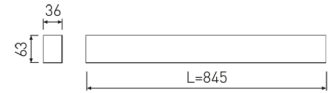

Dimensions

Product dimensions (mm)	36 x 845 x 63
Packing dimensions (mm)	45 x 870 x 75

Scheme

Scheme

845 mm length minimalist LED linear luminaire for single use from the TROLL family Essence.

DESCRIPTION

845 mm length minimalist LED linear luminaire for single use from the TROLL family Essence setting an advanced and innovative thermal balance system through passive dissipation with stable colour temperature of 4000° K (neutral white) optimised to be used as general indoor lighting for offices, hospitals commercial areas or residential & contract spaces. Designed for ceiling surface mounted or suspended. Luminaire body built in extruded aluminium finished in white. Luminaire is IP40. Luminaire built-in an Polycarbonate opal diffuser with an angle beam of 85°. Luminaire sets a 20 W LED source with CRI higher than 85 % and a chromatic dispersion lower than 3 SMCD. Fixture has a luminous flux of 1611 Lm, with an efficiency of 71,6 Lm/W and a total consumption of 22,5 W. The average life for the luminaire is 50000 h (stabilised at a minimum flux of 70 % from the original). Luminaire built-in an auxiliary gear ON/OFF fed at 220-240V; 50/60 Hz.

Product

Real power (W)	22,5
Real luminous flux (Lm)	1611
Luminous efficiency (Lm/W)	71,6
Beam angle (°)	75
Life time (h)	50000
IP	40
Electrical class insulation	Class 1
Operating temperature	from -20°C to 35°C
Electrical feeding	220..240V, 50/60Hz
Colour	Ceramic white
Energy efficiency class	A