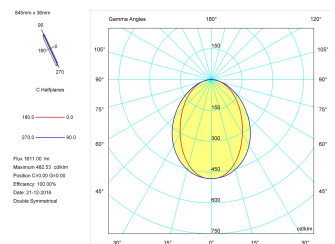

Item code	11.1671.1104.63
Product type	IN
Category	Surface Linears
Family	Essence
Subfamily	Essence Ecoled
Materials	Luminaire body built in extruded aluminium.
Optical system	Luminaire built-in a Polycarbonate opal diffuser.
Installation instructions	Luminaire designed for ceiling surface mounted or suspended.
Pictograms	

Product	
Real power (W)	22,5
Real luminous flux (Lm)	1611
Luminous efficiency (Lm/W)	71,6
Beam angle (°)	75
Life time (h)	50000
IP	40
Electrical class insulation	Class 1
Operating temperature	from -20°C to 35°C
Electrical feeding	220..240V, 50/60Hz
Colour	Ceramic white
Energy efficiency class	A

Control gear	
Control gear included	Yes
Control gear	Electronic Control Gear
Factor de potencia	0,94

Light source	
Light source included	Yes
Light source	Led
Nominal power (W)	20
Nominal luminous flux (Lm)	3100
Colour temperature (K)	4000
Colour consistency (SDCM)	3
CRI	80

Photometry	
Photometry