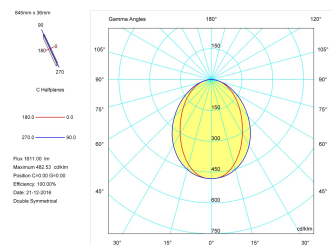

Photometry

Photometry