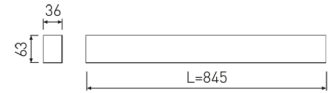

**Dimensions**

Product dimensions (mm)	36 x 845 x 63
Packing dimensions (mm)	45 x 870 x 75

**Scheme**

Scheme

**845 mm length minimalist LED linear luminaire for single use from the TROLL family Essence.**