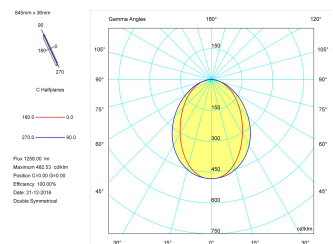

Photometry

Photometry