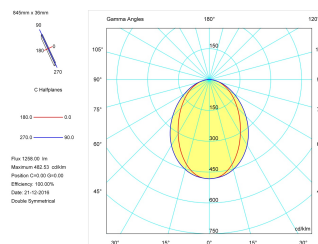

Photometry

Photometry