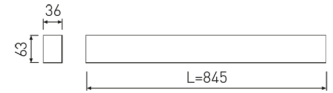

Dimensions

Product dimensions (mm)	36 x 845 x 63
Packing dimensions (mm)	45 x 870 x 75

Scheme

Scheme

845 mm length minimalist LED linear luminaire for single use from the TROLL family Essence.

DESCRIPTION

845 mm length minimalist LED linear luminaire for single use from the TROLL family Essence setting an advanced and innovative thermal balance system through passive dissipation with stable colour temperature of 3000° K (warm white) optimised to be used as general indoor lighting for offices, hospitals commercial areas or residential & contract spaces. Designed for ceiling surface mounted or suspended. Luminaire body built in extruded aluminium finished in grey. Luminaire is IP40. Luminaire built-in an Polycarbonate opal diffuser with an angle beam of 85°. Luminaire sets a 15 W LED source with CRI higher than 85 % and a chromatic dispersion lower than 3 SMCD. Fixture has a luminous flux of 1258 Lm, with an efficiency of 74,0 Lm/W and a total consumption of 17 W. The average life for the luminaire is 50000 h (stabilised at a minimum flux of 70 % from the original). Luminaire built-in an auxiliary gear DALI dimmable fed at 220-240V; 50/60 Hz.

Pictograms

Product

Real power (W)	17
Real luminous flux (Lm)	1258
Luminous efficiency (Lm/W)	74,0
Beam angle (°)	75
Life time (h)	50000
IP	40
Electrical class insulation	Class 1
Operating temperature	from -20°C to 35°C
Electrical feeding	220..240V, 50/60Hz
Colour	Grey
Energy efficiency class	A