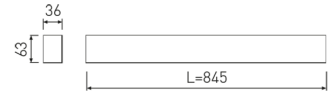

Dimensions

Product dimensions (mm)	36 x 845 x 63
Packing dimensions (mm)	45 x 870 x 75

Scheme

Scheme

845 mm length minimalist LED linear luminaire for single use from the TROLL family Essence.

DESCRIPTION

845 mm length minimalist LED linear luminaire for single use from the TROLL family Essence setting an advanced and innovative thermal balance system through passive dissipation with stable colour temperature of 3000° K (warm white) optimised to be used as general indoor lighting for offices, hospitals commercial areas or residential & contract spaces. Designed for ceiling surface mounted or suspended. Luminaire body built in extruded aluminium finished in white. Luminaire is IP40. Luminaire built-in an Polycarbonate opal diffuser with an angle beam of 85°. Luminaire sets a 15 W LED source with CRI higher than 85 % and a chromatic dispersion lower than 3 SMCD. Fixture has a luminous flux of 1258 Lm, with an efficiency of 74,0 Lm/W and a total consumption of 17 W. The average life for the luminaire is 50000 h (stabilised at a minimum flux of 70 % from the original). Luminaire built-in an auxiliary gear DALI dimmable fed at 220-240V; 50/60 Hz.

Item code	11.1671.1105.63
Product type	IN
Category	Surface Linears
Family	Essence
Subfamily	Essence Ecoled
Materials	Luminaire body built in extruded aluminium.
Optical system	Luminaire built-in a Polycarbonate opal diffuser.
Installation instructions	Luminaire designed for ceiling surface mounted or suspended.

Pictograms

Product

Real power (W)	17
Real luminous flux (Lm)	1258
Luminous efficiency (Lm/W)	74,0
Beam angle (°)	75
Life time (h)	50000
IP	40
Electrical class insulation	Class 1
Operating temperature	from -20°C to 35°C
Electrical feeding	220..240V, 50/60Hz
Colour	Ceramic white
Energy efficiency class	A