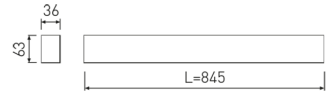

Dimensions

Product dimensions (mm)	36 x 845 x 63
Packing dimensions (mm)	45 x 870 x 75

Scheme

Scheme

845 mm length minimalist LED linear luminaire for single use from the TROLL family Essence.

DESCRIPTION

845 mm length minimalist LED linear luminaire for single use from the TROLL family Essence setting an advanced and innovative thermal balance system through passive dissipation with stable colour temperature of 4000° K (neutral white) optimised to be used as general indoor lighting for offices, hospitals commercial areas or residential & contract spaces. Designed for ceiling surface mounted or suspended. Luminaire body built in extruded aluminium finished in black. Luminaire is IP40. Luminaire built-in an Polycarbonate opal diffuser with an angle beam of 85°. Luminaire sets a 15 W LED source with CRI higher than 85 % and a chromatic dispersion lower than 3 SMCD. Fixture has a luminous flux of 1324 Lm, with an efficiency of 77,9 Lm/W and a total consumption of 17 W. The average life for the luminaire is 50000 h (stabilised at a minimum flux of 70 % from the original). Luminaire built-in an auxiliary gear DALI dimmable fed at 220-240V; 50/60 Hz.