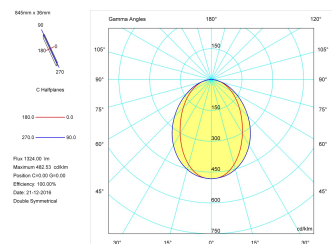

Photometry

Photometry