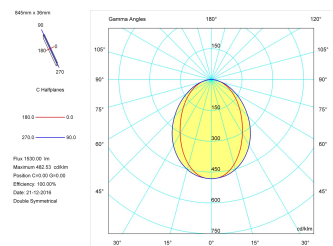

Photometry

Photometry