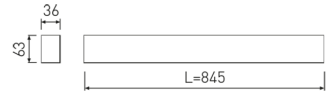

**Dimensions**

Product dimensions (mm)	36 x 845 x 63
Packing dimensions (mm)	45 x 870 x 75

**Scheme**

Scheme

**845 mm length minimalist LED linear luminaire for single use from the TROLL family Essence.**