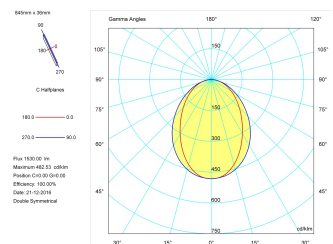

Photometry

Photometry