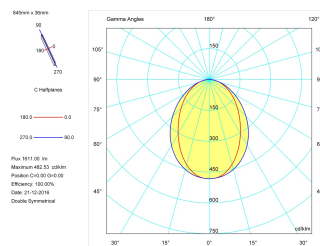

Photometry