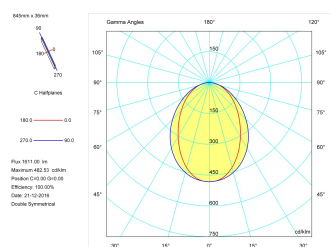

Photometry

Photometry