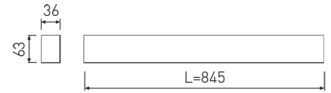

Dimensions

Product dimensions (mm)	36 x 845 x 63
Packing dimensions (mm)	45 x 870 x 75

Scheme

Scheme

845 mm length minimalist LED linear luminaire for single use from the TROLL family Essence.

DESCRIPTION

845 mm length minimalist LED linear luminaire for single use from the TROLL family Essence setting an advanced and innovative thermal balance system through passive dissipation with stable colour temperature of 4000° K (neutral white) optimised to be used as general indoor lighting for offices, hospitals commercial areas or residential & contract spaces. Designed for ceiling surface mounted or suspended. Luminaire body built in extruded aluminium finished in black. Luminaire is IP40. Luminaire built-in an Polycarbonate opal diffuser with an angle beam of 85°. Luminaire sets a 20 W LED source with CRI higher than 85 % and a chromatic dispersion lower than 3 SMCD. Fixture has a luminous flux of 1611 Lm, with an efficiency of 71,6 Lm/W and a total consumption of 22,5 W. The average life for the luminaire is 50000 h (stabilised at a minimum flux of 70 % from the original). Luminaire built-in an auxiliary gear DALI dimmable fed at 220-240V; 50/60 Hz.