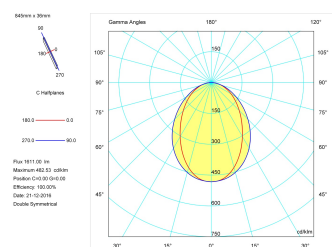

Photometry

Photometry