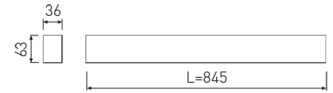

Dimensions

Product dimensions (mm)	36 x 845 x 63
Packing dimensions (mm)	45 x 870 x 75

Scheme

Scheme

845 mm length minimalist LED linear luminaire for single use from the TROLL family Essence.

DESCRIPTION

845 mm length minimalist LED linear luminaire for single use from the TROLL family Essence setting an advanced and innovative thermal balance system through passive dissipation with stable colour temperature of 4000° K (neutral white) optimised to be used as general indoor lighting for offices, hospitals commercial areas or residential & contract spaces. Designed for ceiling surface mounted or suspended. Luminaire body built in extruded aluminium finished in white. Luminaire is IP40. Luminaire built-in an Polycarbonate opal diffuser with an angle beam of 85°. Luminaire sets a 20 W LED source with CRI higher than 85 % and a chromatic dispersion lower than 3 SMCD. Fixture has a luminous flux of 1611 Lm, with an efficiency of 71,6 Lm/W and a total consumption of 22,5 W. The average life for the luminaire is 50000 h (stabilised at a minimum flux of 70 % from the original). Luminaire built-in an auxiliary gear DALI dimmable fed at 220-240V; 50/60 Hz.

Item code	11.1671.1108.63
Product type	IN
Category	Surface Linears
Family	Essence
Subfamily	Essence Ecoled
Materials	Luminaire body built in extruded aluminium.
Optical system	Luminaire built-in a Polycarbonate opal diffuser.
Installation instructions	Luminaire designed for ceiling surface mounted or suspended.
Pictograms	

Product