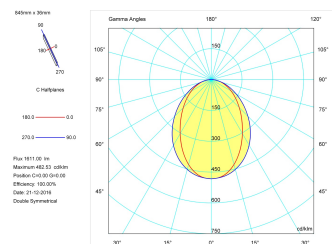

Photometry

Photometry