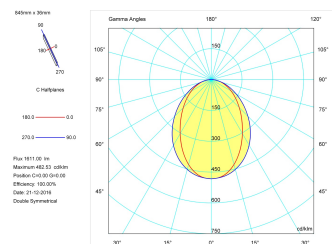

**Pictograms**

**Product**

Real power (W)	22,5
Real luminous flux (Lm)	1611
Luminous efficiency (Lm/W)	71,6
Beam angle (°)	75
Life time (h)	50000
IP	40
Electrical class insulation	Class 1
Operating temperature	from -20°C to 35°C
Electrical feeding	220..240V, 50/60Hz
Colour	Ceramic white
Energy efficiency class	A

**Control gear**

Control gear included	Yes
Control gear	DALI Dimmable Electronic Control Gear
Factor de potencia	0,94

**Light source**

Light source included	Yes
Light source	Led
Nominal power (W)	20
Nominal luminous flux (Lm)	3100
Colour temperature (K)	4000
Colour consistency (SDCM)	3
CRI	80