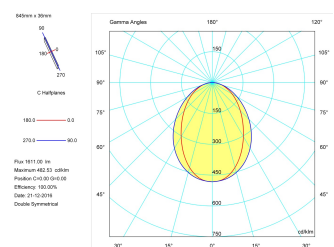

Photometry

Photometry