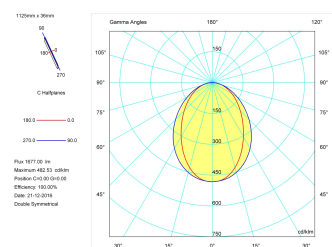

Photometry

Photometry