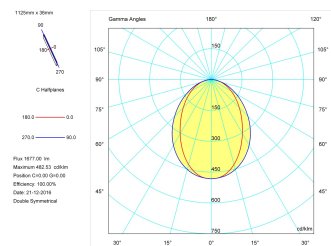

Photometry

Photometry