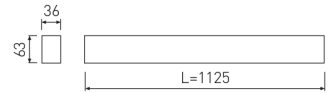

Dimensions

Product dimensions (mm)	36 x 1125 x 63
Packing dimensions (mm)	45 x 1150 x 75

Scheme

Scheme

1225 mm length minimalist LED linear luminaire for single use from the TROLL family Essence.

DESCRIPTION