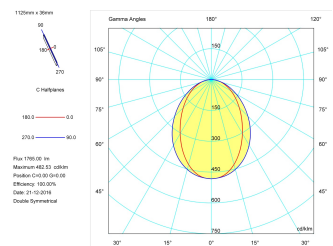

Photometry

Photometry