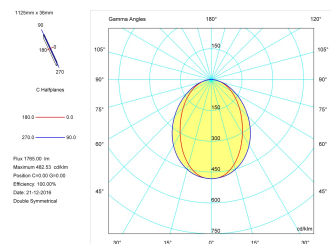

Photometry

Photometry

1225 mm length minimalist LED linear luminaire for single use from the TROLL family Essence.

DESCRIPTION

1225 mm length minimalist LED linear luminaire for single use from the TROLL family Essence setting an advanced and innovative thermal balance system through passive dissipation with stable colour temperature of 4000° K (neutral white) optimised to be used as general indoor lighting for offices, hospitals commercial areas or residential & contract spaces. Designed for ceiling surface mounted or suspended. Luminaire body built in extruded aluminium finished in grey. Luminaire is IP40. Luminaire built-in an Polycarbonate opal diffuser with an angle beam of 85°. Luminaire sets a 19,5 W LED source with CRI higher than 85 % and a chromatic dispersion lower than 3 SMCD. Fixture has a luminous flux of 1765 Lm, with an efficiency of 80,2 Lm/W and a total consumption of 22 W. The average life for the luminaire is 50000 h (stabilised at a minimum flux of 70 % from the original). Luminaire built-in an auxiliary gear ON/OFF fed at 220-240V; 50/60 Hz.

Item code	11.1671.1202.21
Product type	IN
Category	Surface Linears
Family	Essence
Subfamily	Essence Ecoled
Materials	Luminaire body built in extruded aluminium.
Optical system	Luminaire built-in a Polycarbonate opal diffuser.
Installation instructions	Luminaire designed for ceiling surface mounted or suspended.

Pictograms