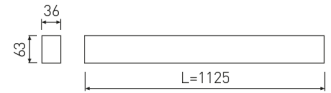

Dimensions

Product dimensions (mm)	36 x 1125 x 63
Packing dimensions (mm)	45 x 1150 x 75

Scheme

Scheme

Product

Real power (W)	22
Real luminous flux (Lm)	1765
Luminous efficiency (Lm/W)	80,2
Beam angle (°)	75
Life time (h)	50000
IP	40
Electrical class insulation	Class 1
Operating temperature	from -20°C to 35°C
Electrical feeding	220..240V, 50/60Hz
Colour	Grey
Energy efficiency class	A

Control gear

Control gear included	Yes
Control gear	Electronic Control Gear
Factor de potencia	0,94

Light source

Light source included	Yes
Light source	Led
Nominal power (W)	19,5
Nominal luminous flux (Lm)	2700
Colour temperature (K)	4000
Colour consistency (SDCM)	3
CRI	80