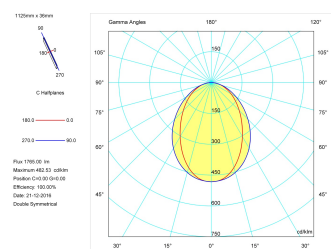

Photometry