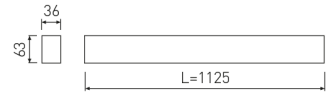

Dimensions	
Product dimensions (mm)	36 x 1125 x 63
Packing dimensions (mm)	45 x 1150 x 75

Scheme	
Scheme	

1225 mm length minimalist LED linear luminaire for single use from the TROLL family Essence.

DESCRIPTION