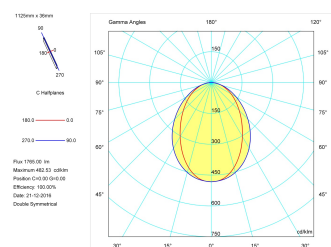

Photometry

Photometry