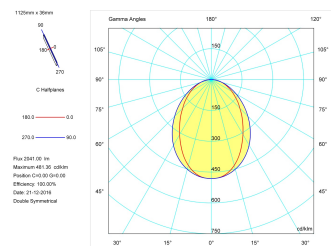

Dimensions

Product dimensions (mm)	36 x 1125 x 63
Packing dimensions (mm)	45 x 1150 x 75

Scheme

Scheme

Product

Real power (W)	28,3
Real luminous flux (Lm)	2041
Luminous efficiency (Lm/W)	72,1
Beam angle (°)	75
Life time (h)	50000
IP	40
Electrical class insulation	Class 1
Operating temperature	from -20°C to 35°C
Electrical feeding	220..240V, 50/60Hz
Colour	Grey
Energy efficiency class	A

Control gear

Control gear included	Yes
Control gear	Electronic Control Gear
Factor de potencia	0,94

Light source

Light source included	Yes
Light source	Led
Nominal power (W)	27
Nominal luminous flux (Lm)	3600
Colour temperature (K)	3000
Colour consistency (SDCM)	3
CRI	80

Photometry

Photometry

1225 mm length minimalist LED linear luminaire for single use from the TROLL family Essence.

DESCRIPTION

1225 mm length minimalist LED linear luminaire for single use from the TROLL family Essence setting an advanced and innovative thermal balance system through passive dissipation with stable colour temperature of 3000° K (warm white) optimised to be used as general indoor lighting for offices, hospitals commercial areas or residential & contract spaces. Designed for ceiling surface mounted or suspended. Luminaire body built in extruded aluminium finished in grey. Luminaire is IP40. Luminaire built-in an Polycarbonate opal diffuser with an angle beam of 85°. Luminaire sets a 27 W LED source with CRI higher than 85 % and a chromatic dispersion lower than 3 SMCD. Fixture has a luminous flux of 2041 Lm, with an efficiency of 72,1 Lm/W and a total consumption of 28,3 W. The average life for the luminaire is 50000 h (stabilised at a minimum flux of 70 % from the original). Luminaire built-in an auxiliary gear ON/OFF fed at 220-240V; 50/60 Hz.