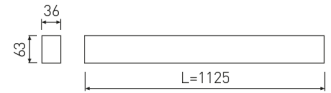

Dimensions

Product dimensions (mm)	36 x 1125 x 63
Packing dimensions (mm)	45 x 1150 x 75

Scheme

Scheme

Product

Real power (W)	28,3
Real luminous flux (Lm)	2041
Luminous efficiency (Lm/W)	72,1
Beam angle (°)	75
Life time (h)	50000
IP	40
Electrical class insulation	Class 1
Operating temperature	from -20°C to 35°C
Electrical feeding	220..240V, 50/60Hz
Colour	Grey
Energy efficiency class	A

Control gear

Control gear included	Yes
Control gear	Electronic Control Gear
Factor de potencia	0,94

Light source

Light source included	Yes
Light source	Led
Nominal power (W)	27
Nominal luminous flux (Lm)	3600
Colour temperature (K)	3000
Colour consistency (SDCM)	3
CRI	80