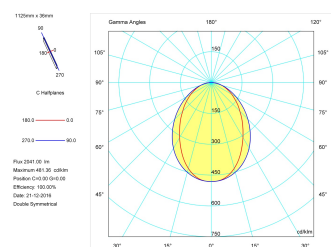

Dimensions

Product dimensions (mm)	36 x 1125 x 63
Packing dimensions (mm)	45 x 1150 x 75

Scheme

Scheme

Product

Real power (W)	28,3
Real luminous flux (Lm)	2041
Luminous efficiency (Lm/W)	72,1
Beam angle (°)	75
Life time (h)	50000
IP	40
Electrical class insulation	Class 1
Operating temperature	from -20°C to 35°C
Electrical feeding	220..240V, 50/60Hz
Colour	Grey
Energy efficiency class	A

Control gear

Control gear included	Yes
Control gear	Electronic Control Gear
Factor de potencia	0,94

Light source

Light source included	Yes
Light source	Led
Nominal power (W)	27
Nominal luminous flux (Lm)	3600
Colour temperature (K)	3000
Colour consistency (SDCM)	3
CRI	80

Photometry

Photometry

1225 mm length minimalist LED linear luminaire for single use from the TROLL family Essence.

DESCRIPTION

1225 mm length minimalist LED linear luminaire for single use from the TROLL family Essence setting an advanced and innovative thermal balance system through passive dissipation with stable colour temperature of 3000° K (warm white) optimised to be used as general indoor lighting for offices, hospitals commercial areas or residential & contract spaces. Designed for ceiling surface mounted or suspended. Luminaire body built in extruded aluminium finished in grey. Luminaire is IP40. Luminaire built-in an Polycarbonate opal diffuser with an angle beam of 85°. Luminaire sets a 27 W LED source with CRI higher than 85 % and a chromatic dispersion lower than 3 SMCD. Fixture has a luminous flux of 2041 Lm, with an efficiency of 72,1 Lm/W and a total consumption of 28,3 W. The average life for the luminaire is 50000 h (stabilised at a minimum flux of 70 % from the original). Luminaire built-in an auxiliary gear ON/OFF fed at 220-240V; 50/60 Hz.