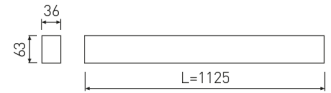

Dimensions

Product dimensions (mm)	36 x 1125 x 63
Packing dimensions (mm)	45 x 1150 x 75

Scheme

Scheme

Product

Real power (W)	28,3
Real luminous flux (Lm)	2041
Luminous efficiency (Lm/W)	72,1
Beam angle (°)	75
Life time (h)	50000
IP	40
Electrical class insulation	Class 1
Operating temperature	from -20°C to 35°C
Electrical feeding	220..240V, 50/60Hz
Colour	Ceramic white
Energy efficiency class	A

Control gear

Control gear included	Yes
Control gear	Electronic Control Gear
Factor de potencia	0,94

Light source

Light source included	Yes
Light source	Led
Nominal power (W)	27
Nominal luminous flux (Lm)	3600
Colour temperature (K)	3000
Colour consistency (SDCM)	3
CRI	80