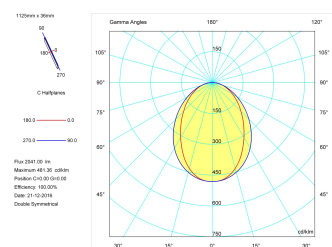

Photometry

Photometry