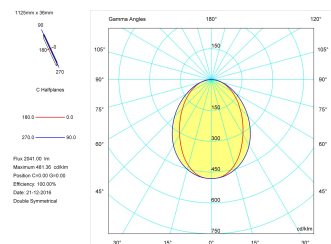

Dimensions

Product dimensions (mm)	36 x 1125 x 63
Packing dimensions (mm)	45 x 1150 x 75

Scheme

Scheme

Product

Real power (W)	28,3
Real luminous flux (Lm)	2041
Luminous efficiency (Lm/W)	72,1
Beam angle (°)	75
Life time (h)	50000
IP	40
Electrical class insulation	Class 1
Operating temperature	from -20°C to 35°C
Electrical feeding	220..240V, 50/60Hz
Colour	Ceramic white
Energy efficiency class	A

Control gear

Control gear included	Yes
Control gear	Electronic Control Gear
Factor de potencia	0,94

Light source

Light source included	Yes
Light source	Led
Nominal power (W)	27
Nominal luminous flux (Lm)	3600
Colour temperature (K)	3000
Colour consistency (SDCM)	3
CRI	80

Photometry

Photometry

1225 mm length minimalist LED linear luminaire for single use from the TROLL family Essence.

DESCRIPTION

1225 mm length minimalist LED linear luminaire for single use from the TROLL family Essence setting an advanced and innovative thermal balance system through passive dissipation with stable colour temperature of 3000° K (warm white) optimised to be used as general indoor lighting for offices, hospitals commercial areas or residential & contract spaces. Designed for ceiling surface mounted or suspended. Luminaire body built in extruded aluminium finished in white. Luminaire is IP40. Luminaire built-in an Polycarbonate opal diffuser with an angle beam of 85°. Luminaire sets a 27 W LED source with CRI higher than 85 % and a chromatic dispersion lower than 3 SMCD. Fixture has a luminous flux of 2041 Lm, with an efficiency of 72,1 Lm/W and a total consumption of 28,3 W. The average life for the luminaire is 50000 h (stabilised at a minimum flux of 70 % from the original). Luminaire built-in an auxiliary gear ON/OFF fed at 220-240V; 50/60 Hz.