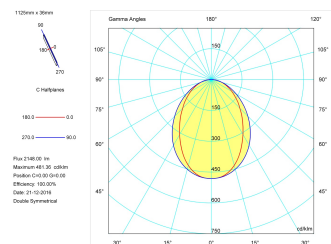

Photometry

Photometry

1225 mm length minimalist LED linear luminaire for single use from the TROLL family Essence.

DESCRIPTION

1225 mm length minimalist LED linear luminaire for single use from the TROLL family Essence setting an advanced and innovative thermal balance system through passive dissipation with stable colour temperature of 4000° K (neutral white) optimised to be used as general indoor lighting for offices, hospitals commercial areas or residential & contract spaces. Designed for ceiling surface mounted or suspended. Luminaire body built in extruded aluminium finished in black. Luminaire is IP40. Luminaire built-in an Polycarbonate opal diffuser with an angle beam of 85°. Luminaire sets a 27 W LED source with CRI higher than 85 % and a chromatic dispersion lower than 3 SMCD. Fixture has a luminous flux of 2148 Lm, with an efficiency of 75,9 Lm/W and a total consumption of 28,3 W. The average life for the luminaire is 50000 h (stabilised at a minimum flux of 70 % from the original). Luminaire built-in an auxiliary gear ON/OFF fed at 220-240V; 50/60 Hz.

Item code	11.1671.1204.04
Product type	IN
Category	Surface Linears
Family	Essence
Subfamily	Essence Ecoled
Materials	Luminaire body built in extruded aluminium.
Optical system	Luminaire built-in a Polycarbonate opal diffuser.
Installation instructions	Luminaire designed for ceiling surface mounted or suspended.

Pictograms