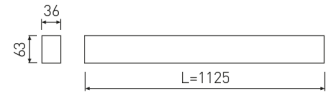

Dimensions

Product dimensions (mm)	36 x 1125 x 63
Packing dimensions (mm)	45 x 1150 x 75

Scheme

Scheme

Product

Real power (W)	28,3
Real luminous flux (Lm)	2148
Luminous efficiency (Lm/W)	75,9
Beam angle (°)	75
Life time (h)	50000
IP	40
Electrical class insulation	Class 1
Operating temperature	from -20°C to 35°C
Electrical feeding	220..240V, 50/60Hz
Colour	Black
Energy efficiency class	A

Control gear

Control gear included	Yes
Control gear	Electronic Control Gear
Factor de potencia	0,94

Light source

Light source included	Yes
Light source	Led
Nominal power (W)	27
Nominal luminous flux (Lm)	3600
Colour temperature (K)	4000
Colour consistency (SDCM)	3
CRI	80