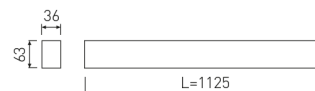

Dimensions

Product dimensions (mm)	36 x 1125 x 63
Packing dimensions (mm)	45 x 1150 x 75

Scheme

Scheme

1225 mm length minimalist LED linear luminaire for single use from the TROLL family Essence.

DESCRIPTION

1225 mm length minimalist LED linear luminaire for single use from the TROLL family Essence setting an advanced and innovative thermal balance system through passive dissipation with stable colour temperature of 4000° K (neutral white) optimised to be used as general indoor lighting for offices, hospitals commercial areas or residential & contract spaces. Designed for ceiling surface mounted or suspended. Luminaire body built in extruded aluminium finished in grey. Luminaire is IP40. Luminaire built-in an Polycarbonate opal diffuser with an angle beam of 85°. Luminaire sets a 27 W LED source with CRI higher than 85 % and a chromatic dispersion lower than 3 SMCD. Fixture has a luminous flux of 2148 Lm, with an efficiency of 75,9 Lm/W and a total consumption of 28,3 W. The average life for the luminaire is 50000 h (stabilised at a minimum flux of 70 % from the original). Luminaire built-in an auxiliary gear ON/OFF fed at 220-240V; 50/60 Hz.

Item code	11.1671.1204.21
Product type	IN
Category	Surface Linears
Family	Essence
Subfamily	Essence Ecoled
Materials	Luminaire body built in extruded aluminium.
Optical system	Luminaire built-in a Polycarbonate opal diffuser.
Installation instructions	Luminaire designed for ceiling surface mounted or suspended.
Pictograms	

Product

Real power (W)	28,3
Real luminous flux (Lm)	2148
Luminous efficiency (Lm/W)	75,9
Beam angle (°)	75
Life time (h)	50000
IP	40
Electrical class insulation	Class 1
Operating temperature	from -20°C to 35°C
Electrical feeding	220..240V, 50/60Hz
Colour	Grey
Energy efficiency class	A