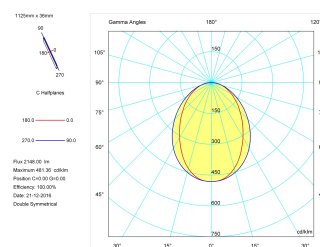

Photometry

Photometry