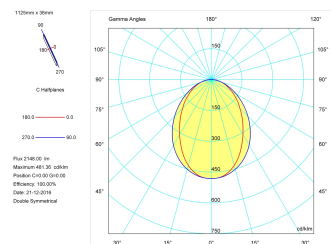

Photometry

Photometry