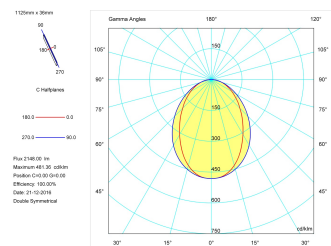

Photometry

Photometry