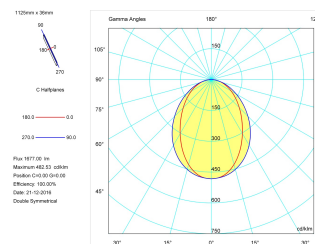

Photometry

Photometry