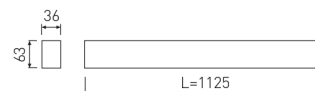

**Dimensions**

Product dimensions (mm)	36 x 1125 x 63
Packing dimensions (mm)	45 x 1150 x 75

**Scheme**

Scheme

**1225 mm length minimalist LED linear luminaire for single use from the TROLL family Essence.**

**Pictograms**

**Product**

Real power (W)	22
Real luminous flux (Lm)	1677
Luminous efficiency (Lm/W)	76,2
Beam angle (°)	75
Life time (h)	50000
IP	40
Electrical class insulation	Class 1
Operating temperature	from -20°C to 35°C
Electrical feeding	220..240V, 50/60Hz
Colour	Grey
Energy efficiency class	A