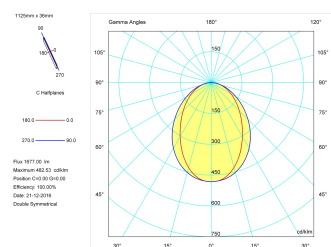

Photometry

Photometry