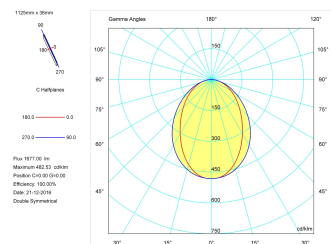

Photometry

Photometry