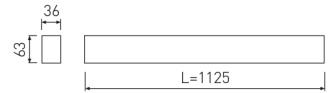

Dimensions

Product dimensions (mm)	36 x 1125 x 63
Packing dimensions (mm)	45 x 1150 x 75

Scheme

Scheme

1225 mm length minimalist LED linear luminaire for single use from the TROLL family Essence.

DESCRIPTION