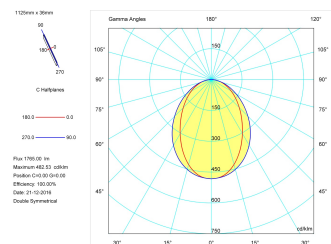

Photometry

Photometry