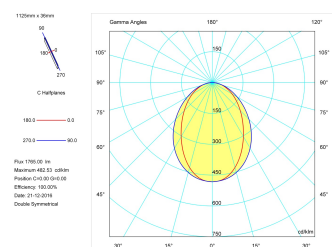

Photometry

Photometry