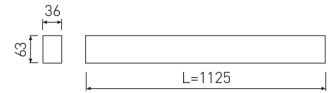

Dimensions

Product dimensions (mm)	36 x 1125 x 63
Packing dimensions (mm)	45 x 1150 x 75

Scheme

Scheme

1225 mm length minimalist LED linear luminaire for single use from the TROLL family Essence.

DESCRIPTION