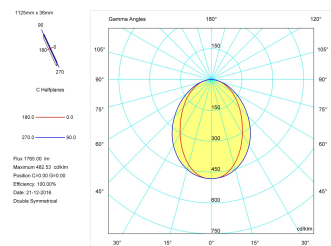

Photometry

Photometry