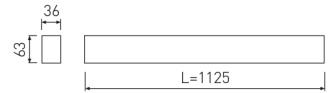

**Dimensions**

Product dimensions (mm)	36 x 1125 x 63
Packing dimensions (mm)	45 x 1150 x 75

**Scheme**

Scheme

**1225 mm length minimalist LED linear luminaire for single use from the TROLL family Essence.**