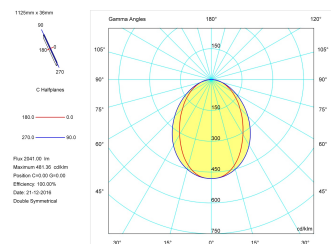

Photometry

Photometry