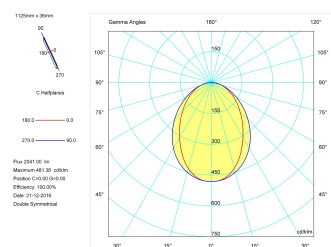

Photometry

Photometry