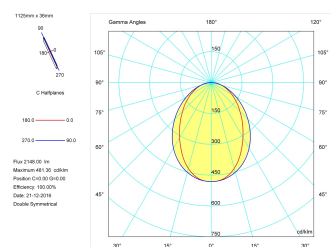

Photometry

Photometry