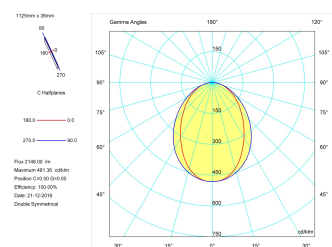

Photometry

Photometry