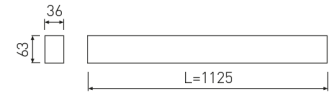

**Dimensions**

Product dimensions (mm)	36 x 1125 x 63
Packing dimensions (mm)	45 x 1150 x 75

**Scheme**

Scheme

**1225 mm length minimalist LED linear luminaire for single use from the TROLL family Essence.**