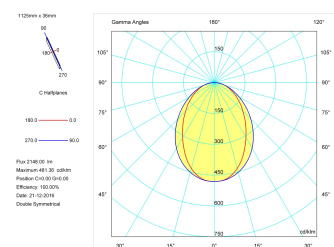

Photometry

Photometry