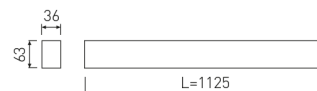

Dimensions

Product dimensions (mm)	36 x 1125 x 63
Packing dimensions (mm)	45 x 1150 x 75

Scheme

Scheme

1225 mm length minimalist LED linear luminaire for single use from the TROLL family Essence.

DESCRIPTION

Product

Real power (W)	28,3
Real luminous flux (Lm)	2148
Luminous efficiency (Lm/W)	75,9
Beam angle (°)	75
Life time (h)	50000
IP	40
Electrical class insulation	Class 1
Operating temperature	from -20°C to 35°C
Electrical feeding	220..240V, 50/60Hz
Colour	Ceramic white
Energy efficiency class	A