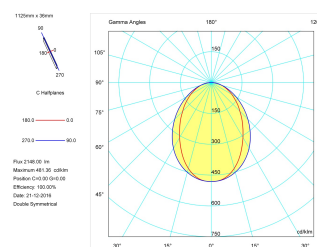

Photometry

Photometry