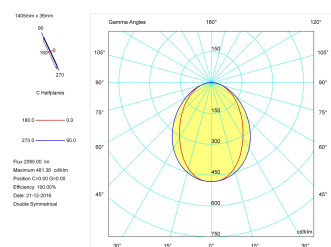

Photometry

Photometry

1405 mm length minimalist LED linear luminaire for single use from the TROLL family Essence.

DESCRIPTION

1405 mm length minimalist LED linear luminaire for single use from the TROLL family Essence setting an advanced and innovative thermal balance system through passive dissipation with stable colour temperature of 3000° K (warm white) optimised to be used as general indoor lighting for offices, hospitals commercial areas or residential & contract spaces. Designed for ceiling surface mounted or suspended. Luminaire body built in extruded aluminium finished in black. Luminaire is IP40. Luminaire built-in an Polycarbonate opal diffuser with an angle beam of 85°. Luminaire sets a 24 W LED source with CRI higher than 85 % and a chromatic dispersion lower than 3 SMCD. Fixture has a luminous flux of 2095 Lm, with an efficiency of 78,5 Lm/W and a total consumption of 26,7 W. The average life for the luminaire is 50000 h (stabilised at a minimum flux of 70 % from the original). Luminaire built-in an auxiliary gear ON/OFF fed at 220-240V; 50/60 Hz.

Item code	11.1671.1301.04
Product type	IN
Category	Surface Linears
Family	Essence
Subfamily	Essence Ecoled
Materials	Luminaire body built in extruded aluminium.
Optical system	Luminaire built-in a Polycarbonate opal diffuser.
Installation instructions	Luminaire designed for ceiling surface mounted or suspended.
Pictograms