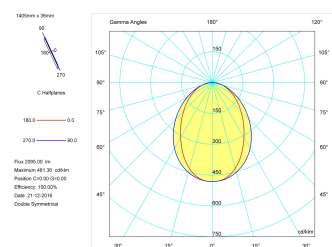

Photometry

Photometry