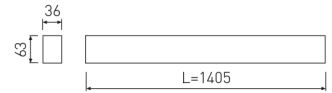

Dimensions

Product dimensions (mm)	36 x 1405 x 63
Packing dimensions (mm)	45 x 1430 x 75

Scheme

Scheme

1405 mm length minimalist LED linear luminaire for single use from the TROLL family Essence.

DESCRIPTION

Product

Real power (W)	26,7
Real luminous flux (Lm)	2206
Luminous efficiency (Lm/W)	82,6
Beam angle (°)	75
Life time (h)	50000
IP	40
Electrical class insulation	Class 1
Operating temperature	from -20°C to 35°C
Electrical feeding	220..240V, 50/60Hz
Colour	Ceramic white
Energy efficiency class	A