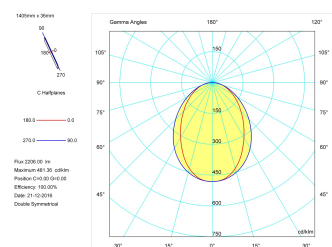

Photometry

Photometry