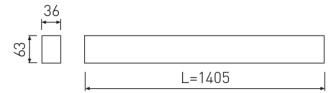

**Dimensions**

Product dimensions (mm)	36 x 1405 x 63
Packing dimensions (mm)	45 x 1430 x 75

**Scheme**

Scheme

**1405 mm length minimalist LED linear luminaire for single use from the TROLL family Essence.**