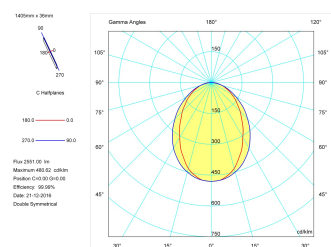

Photometry

Photometry

1405 mm length minimalist LED linear luminaire for single use from the TROLL family Essence.

DESCRIPTION

1405 mm length minimalist LED linear luminaire for single use from the TROLL family Essence setting an advanced and innovative thermal balance system through passive dissipation with stable colour temperature of 3000° K (warm white) optimised to be used as general indoor lighting for offices, hospitals commercial areas or residential & contract spaces. Designed for ceiling surface mounted or suspended. Luminaire body built in extruded aluminium finished in grey. Luminaire is IP40. Luminaire built-in an Polycarbonate opal diffuser with an angle beam of 85°. Luminaire sets a 34 W LED source with CRI higher than 85 % and a chromatic dispersion lower than 3 SMCD. Fixture has a luminous flux of 2551 Lm, with an efficiency of 70,9 Lm/W and a total consumption of 36 W. The average life for the luminaire is 50000 h (stabilised at a minimum flux of 70 % from the original). Luminaire built-in an auxiliary gear ON/OFF fed at 220-240V; 50/60 Hz.

Item code	11.1671.1303.21
Product type	IN
Category	Surface Linears
Family	Essence
Subfamily	Essence Ecoled
Materials	Luminaire body built in extruded aluminium.
Optical system	Luminaire built-in a Polycarbonate opal diffuser.
Installation instructions	Luminaire designed for ceiling surface mounted or suspended.
Pictograms