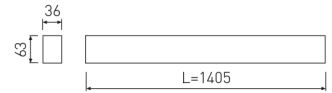

Dimensions

Product dimensions (mm)	36 x 1405 x 63
Packing dimensions (mm)	45 x 1430 x 75

Scheme

Scheme

Product

Real power (W)	36
Real luminous flux (Lm)	2685
Luminous efficiency (Lm/W)	74,6
Beam angle (°)	75
Life time (h)	50000
IP	40
Electrical class insulation	Class 1
Operating temperature	from -20°C to 35°C
Electrical feeding	220..240V, 50/60Hz
Colour	Black
Energy efficiency class	A

Control gear

Control gear included	Yes
Control gear	Electronic Control Gear
Factor de potencia	0,94

Light source

Light source included	Yes
Light source	Led
Nominal power (W)	34
Nominal luminous flux (Lm)	4050
Colour temperature (K)	4000
Colour consistency (SDCM)	3
CRI	80