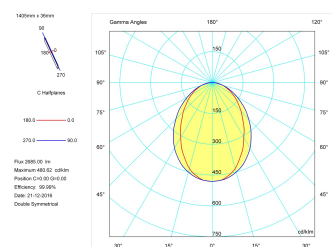

Dimensions

Product dimensions (mm)	36 x 1405 x 63
Packing dimensions (mm)	45 x 1430 x 75

Scheme

Scheme

Product

Real power (W)	36
Real luminous flux (Lm)	2685
Luminous efficiency (Lm/W)	74,6
Beam angle (°)	75
Life time (h)	50000
IP	40
Electrical class insulation	Class 1
Operating temperature	from -20°C to 35°C
Electrical feeding	220..240V, 50/60Hz
Colour	Black
Energy efficiency class	A

Control gear

Control gear included	Yes
Control gear	Electronic Control Gear
Factor de potencia	0,94

Light source

Light source included	Yes
Light source	Led
Nominal power (W)	34
Nominal luminous flux (Lm)	4050
Colour temperature (K)	4000
Colour consistency (SDCM)	3
CRI	80

Photometry

Photometry

1405 mm length minimalist LED linear luminaire for single use from the TROLL family Essence.

DESCRIPTION

1405 mm length minimalist LED linear luminaire for single use from the TROLL family Essence setting an advanced and innovative thermal balance system through passive dissipation with stable colour temperature of 4000° K (neutral white) optimised to be used as general indoor lighting for offices, hospitals commercial areas or residential & contract spaces. Designed for ceiling surface mounted or suspended. Luminaire body built in extruded aluminium finished in black. Luminaire is IP40. Luminaire built-in an Polycarbonate opal diffuser with an angle beam of 85°. Luminaire sets a 34 W LED source with CRI higher than 85 % and a chromatic dispersion lower than 3 SMCD. Fixture has a luminous flux of 2685 Lm, with an efficiency of 74,6 Lm/W and a total consumption of 36 W. The average life for the luminaire is 50000 h (stabilised at a minimum flux of 70 % from the original). Luminaire built-in an auxiliary gear ON/OFF fed at 220-240V; 50/60 Hz.