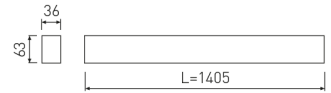

Dimensions

Product dimensions (mm)	36 x 1405 x 63
Packing dimensions (mm)	45 x 1430 x 75

Scheme

Scheme

1405 mm length minimalist LED linear luminaire for single use from the TROLL family Essence.

DESCRIPTION