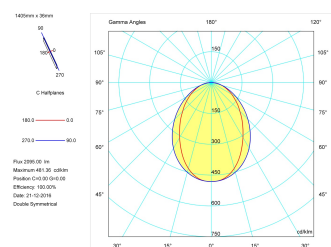

Photometry

Photometry