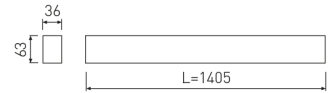

Dimensions	
Product dimensions (mm)	36 x 1405 x 63
Packing dimensions (mm)	45 x 1430 x 75

Scheme	
Scheme	

**1405 mm length minimalist LED linear luminaire for single use from the TROLL family Essence.**