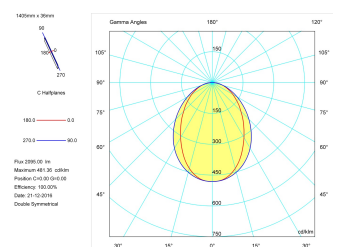

Pictograms

Product	
Real power (W)	26,7
Real luminous flux (Lm)	2095
Luminous efficiency (Lm/W)	78,5
Beam angle (°)	75
Life time (h)	50000
IP	40
Electrical class insulation	Class 1
Operating temperature	from -20°C to 35°C
Electrical feeding	220..240V, 50/60Hz
Colour	Black
Energy efficiency class	A

Control gear	
Control gear included	Yes
Control gear	DALI Dimmable Electronic Control Gear
Factor de potencia	0,94

Light source	
Light source included	Yes
Light source	Led
Nominal power (W)	24
Nominal luminous flux (Lm)	3150
Colour temperature (K)	3000
Colour consistency (SDCM)	3
CRI	80

Photometry	
Photometry