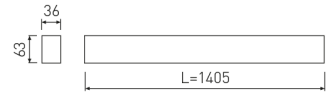

Dimensions

Product dimensions (mm)	36 x 1405 x 63
Packing dimensions (mm)	45 x 1430 x 75

Scheme

Scheme

1405 mm length minimalist LED linear luminaire for single use from the TROLL family Essence.

DESCRIPTION

Pictograms

Product

Real power (W)	26,7
Real luminous flux (Lm)	2095
Luminous efficiency (Lm/W)	78,5
Beam angle (°)	75
Life time (h)	50000
IP	40
Electrical class insulation	Class 1
Operating temperature	from -20°C to 35°C
Electrical feeding	220..240V, 50/60Hz
Colour	Ceramic white
Energy efficiency class	A