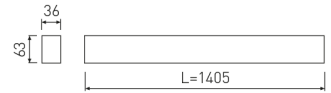

Dimensions

Product dimensions (mm)	36 x 1405 x 63
Packing dimensions (mm)	45 x 1430 x 75

Scheme

Scheme

Product

Real power (W)	36
Real luminous flux (Lm)	2551
Luminous efficiency (Lm/W)	70,9
Beam angle (°)	75
Life time (h)	50000
IP	40
Electrical class insulation	Class 1
Operating temperature	from -20°C to 35°C
Electrical feeding	220..240V, 50/60Hz
Colour	Black
Energy efficiency class	A

Control gear

Control gear included	Yes
Control gear	DALI Dimmable Electronic Control Gear
Factor de potencia	0,94

Light source

Light source included	Yes
Light source	Led
Nominal power (W)	34
Nominal luminous flux (Lm)	4050
Colour temperature (K)	3000
Colour consistency (SDCM)	3
CRI	80