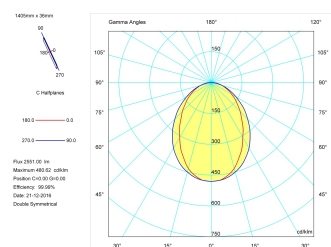

Photometry

Photometry

1405 mm length minimalist LED linear luminaire for single use from the TROLL family Essence.

DESCRIPTION

1405 mm length minimalist LED linear luminaire for single use from the TROLL family Essence setting an advanced and innovative thermal balance system through passive dissipation with stable colour temperature of 3000° K (warm white) optimised to be used as general indoor lighting for offices, hospitals commercial areas or residential & contract spaces. Designed for ceiling surface mounted or suspended. Luminaire body built in extruded aluminium finished in black. Luminaire is IP40. Luminaire built-in an Polycarbonate opal diffuser with an angle beam of 85°. Luminaire sets a 34 W LED source with CRI higher than 85 % and a chromatic dispersion lower than 3 SMCD. Fixture has a luminous flux of 2551 Lm, with an efficiency of 70,9 Lm/W and a total consumption of 36 W. The average life for the luminaire is 50000 h (stabilised at a minimum flux of 70 % from the original). Luminaire built-in an auxiliary gear DALI dimmable fed at 220-240V; 50/60 Hz.

Item code	11.1671.1307.04
Product type	IN
Category	Surface Linears
Family	Essence
Subfamily	Essence Ecoled
Materials	Luminaire body built in extruded aluminium.
Optical system	Luminaire built-in a Polycarbonate opal diffuser.
Installation instructions	Luminaire designed for ceiling surface mounted or suspended.

Pictograms