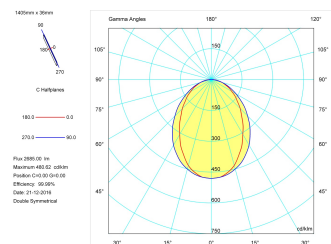

Photometry

Photometry

1405 mm length minimalist LED linear luminaire for single use from the TROLL family Essence.

DESCRIPTION

1405 mm length minimalist LED linear luminaire for single use from the TROLL family Essence setting an advanced and innovative thermal balance system through passive dissipation with stable colour temperature of 4000° K (neutral white) optimised to be used as general indoor lighting for offices, hospitals commercial areas or residential & contract spaces. Designed for ceiling surface mounted or suspended. Luminaire body built in extruded aluminium finished in black. Luminaire is IP40. Luminaire built-in an Polycarbonate opal diffuser with an angle beam of 85°. Luminaire sets a 34 W LED source with CRI higher than 85 % and a chromatic dispersion lower than 3 SMCD. Fixture has a luminous flux of 2685 Lm, with an efficiency of 74,6 Lm/W and a total consumption of 36 W. The average life for the luminaire is 50000 h (stabilised at a minimum flux of 70 % from the original). Luminaire built-in an auxiliary gear DALI dimmable fed at 220-240V; 50/60 Hz.

Item code	11.1671.1308.04
Product type	IN
Category	Surface Linears
Family	Essence
Subfamily	Essence Ecoled
Materials	Luminaire body built in extruded aluminium.
Optical system	Luminaire built-in a Polycarbonate opal diffuser.
Installation instructions	Luminaire designed for ceiling surface mounted or suspended.

Pictograms