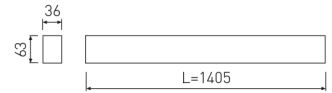

Dimensions

Product dimensions (mm)	36 x 1405 x 63
Packing dimensions (mm)	45 x 1430 x 75

Scheme

Scheme

1405 mm length minimalist LED linear luminaire for single use from the TROLL family Essence.

DESCRIPTION