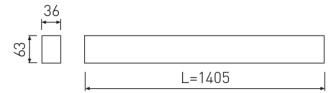

Dimensions

Product dimensions (mm)	36 x 1405 x 63
Packing dimensions (mm)	45 x 1430 x 75

Scheme

Scheme

Product

Real power (W)	36
Real luminous flux (Lm)	2685
Luminous efficiency (Lm/W)	74,6
Beam angle (°)	75
Life time (h)	50000
IP	40
Electrical class insulation	Class 1
Operating temperature	from -20°C to 35°C
Electrical feeding	220..240V, 50/60Hz
Colour	Black
Energy efficiency class	A

Control gear

Control gear included	Yes
Control gear	DALI Dimmable Electronic Control Gear
Factor de potencia	0,94

Light source

Light source included	Yes
Light source	Led
Nominal power (W)	34
Nominal luminous flux (Lm)	4050
Colour temperature (K)	4000
Colour consistency (SDCM)	3
CRI	80