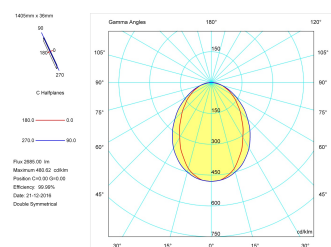

Photometry

Photometry

1405 mm length minimalist LED linear luminaire for single use from the TROLL family Essence.

DESCRIPTION

1405 mm length minimalist LED linear luminaire for single use from the TROLL family Essence setting an advanced and innovative thermal balance system through passive dissipation with stable colour temperature of 4000° K (neutral white) optimised to be used as general indoor lighting for offices, hospitals commercial areas or residential & contract spaces. Designed for ceiling surface mounted or suspended. Luminaire body built in extruded aluminium finished in white. Luminaire is IP40. Luminaire built-in an Polycarbonate opal diffuser with an angle beam of 85°. Luminaire sets a 34 W LED source with CRI higher than 85 % and a chromatic dispersion lower than 3 SMCD. Fixture has a luminous flux of 2685 Lm, with an efficiency of 74,6 Lm/W and a total consumption of 36 W. The average life for the luminaire is 50000 h (stabilised at a minimum flux of 70 % from the original). Luminaire built-in an auxiliary gear DALI dimmable fed at 220-240V; 50/60 Hz.

Item code	11.1671.1308.63
Product type	IN
Category	Surface Linears
Family	Essence
Subfamily	Essence Ecoled
Materials	Luminaire body built in extruded aluminium.
Optical system	Luminaire built-in a Polycarbonate opal diffuser.
Installation instructions	Luminaire designed for ceiling surface mounted or suspended.

Pictograms