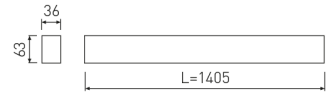

Dimensions

Product dimensions (mm)	36 x 1405 x 63
Packing dimensions (mm)	45 x 1430 x 75

Scheme

Scheme

Product

Real power (W)	36
Real luminous flux (Lm)	2685
Luminous efficiency (Lm/W)	74,6
Beam angle (°)	75
Life time (h)	50000
IP	40
Electrical class insulation	Class 1
Operating temperature	from -20°C to 35°C
Electrical feeding	220..240V, 50/60Hz
Colour	Ceramic white
Energy efficiency class	A

Control gear

Control gear included	Yes
Control gear	DALI Dimmable Electronic Control Gear
Factor de potencia	0,94

Light source

Light source included	Yes
Light source	Led
Nominal power (W)	34
Nominal luminous flux (Lm)	4050
Colour temperature (K)	4000
Colour consistency (SDCM)	3
CRI	80