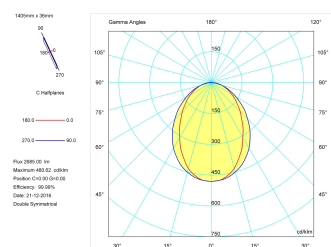

Photometry

Photometry