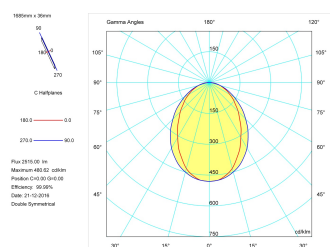

Photometry

Photometry