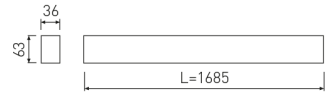

Dimensions

Product dimensions (mm)	36 x 1685 x 63
Packing dimensions (mm)	45 x 1710 x 75

Scheme

Scheme

1685mm length minimalist LED linear luminaire for single use from the TROLL family Essence.

DESCRIPTION