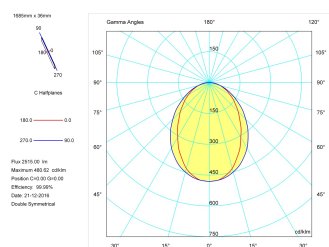

Photometry

Photometry