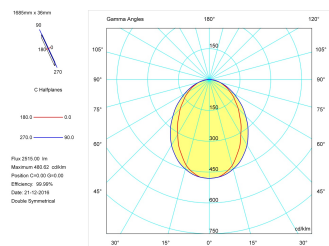

Photometry

Photometry