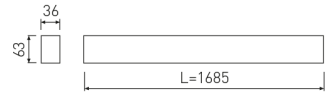

**Dimensions**

Product dimensions (mm)	36 x 1685 x 63
Packing dimensions (mm)	45 x 1710 x 75

**Scheme**

Scheme

**1685mm length minimalist LED linear luminaire for single use from the TROLL family Essence.**