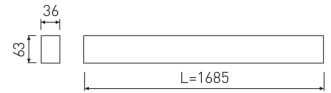

Dimensions

Product dimensions (mm)	36 x 1685 x 63
Packing dimensions (mm)	45 x 1710 x 75

Scheme

Scheme

1685mm length minimalist LED linear luminaire for single use from the TROLL family Essence.

DESCRIPTION