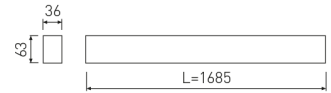

Dimensions

Product dimensions (mm)	36 x 1685 x 63
Packing dimensions (mm)	45 x 1710 x 75

Scheme

Scheme

1685mm length minimalist LED linear luminaire for single use from the TROLL family Essence.

DESCRIPTION

Product

Real power (W)	33,3
Real luminous flux (Lm)	2515
Luminous efficiency (Lm/W)	75,5
Beam angle (°)	75
Life time (h)	50000
IP	40
Electrical class insulation	Class 1
Operating temperature	from -20°C to 35°C
Electrical feeding	220..240V, 50/60Hz
Colour	Ceramic white
Energy efficiency class	A