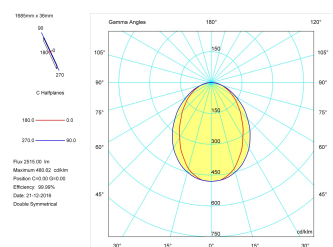

Photometry

Photometry