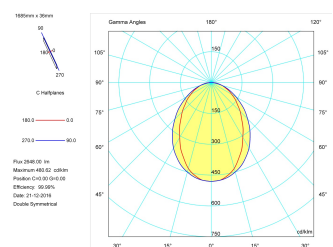

Photometry

Photometry