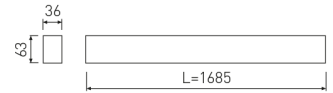

**Dimensions**

Product dimensions (mm)	36 x 1685 x 63
Packing dimensions (mm)	45 x 1710 x 75

**Scheme**

Scheme

**1685mm length minimalist LED linear luminaire for single use from the TROLL family Essence.**