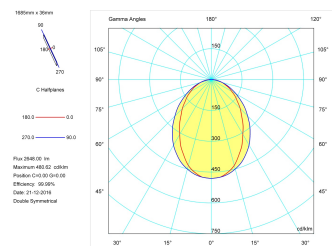

Photometry

Photometry