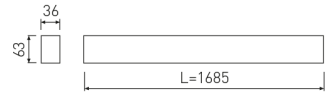

Dimensions

Product dimensions (mm)	36 x 1685 x 63
Packing dimensions (mm)	45 x 1710 x 75

Scheme

Scheme

1685mm length minimalist LED linear luminaire for single use from the TROLL family Essence.

DESCRIPTION

Product

Real power (W)	33,3
Real luminous flux (Lm)	2648
Luminous efficiency (Lm/W)	79,5
Beam angle (°)	75
Life time (h)	50000
IP	40
Electrical class insulation	Class 1
Operating temperature	from -20°C to 35°C
Electrical feeding	220..240V, 50/60Hz
Colour	Ceramic white
Energy efficiency class	A