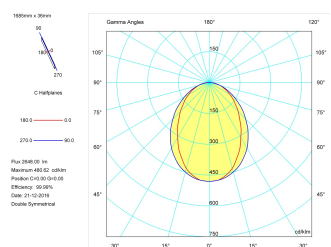

Photometry

Photometry