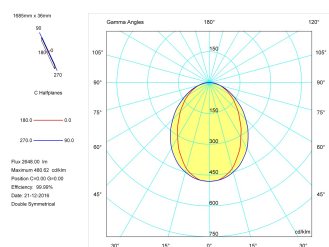

Photometry

Photometry