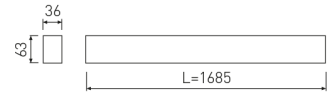

Dimensions

Product dimensions (mm)	36 x 1685 x 63
Packing dimensions (mm)	45 x 1710 x 75

Scheme

Scheme

1685mm length minimalist LED linear luminaire for single use from the TROLL family Essence.

DESCRIPTION