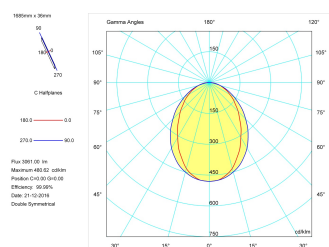

Photometry

Photometry