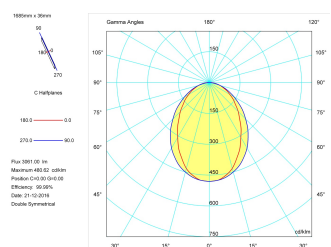

Photometry

Photometry