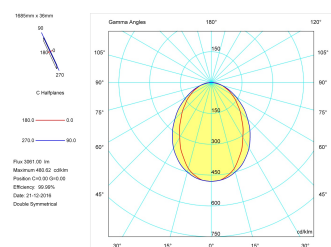

Photometry

Photometry