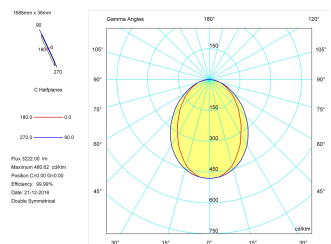

Photometry

Photometry